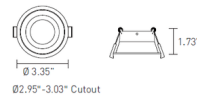

Lightology

lightology.com
866-954-4489
06-04-26

Project: _____
Company: _____
Location: _____ Fixture Type: _____
SPEC #: **OKT1165701**
Approved On: _____ Approved By: _____

Copa 3IN RD Remodel IC Fixed Downlight w/ Remote Driver

By OKT Lighting

Description

The Copa 3 Inch Round Downlight for remodels is a high-performance, cost-effective lighting solution for residential and commercial applications. It features a low profile and small aperture style that work well in many design settings, and installation is easy. Its heat sink structure ensures excellent thermal management and it has a white powder coat finish, ensuring long life. Note: A light engine, optic, trim and remote driver are included. 120V: TRIAC dimmable. 120-277V: 0-10V dimmable.

Specifications

REFLECTOR/BAFFLE COLOR	N/A
BODY FINISH	White
WATTAGE	10W
DIMMER	Low Voltage Electronic
DIMENSIONS	7.56"W x 3.35"H x 1.89"D
INTEGRATED LED MODULE	1 x LED/10W/120V LED

Technical Information

APERTURE SHAPE	Round
HOUSING HEIGHT	3.5"
HOUSING TYPE	Remodel IC
CEILING TYPE	Drywall with Trim
FUNCTION	Downlight
LAMP LIFE	50000 hours
COLOR RENDERING	90 CRI
LAMP COLOR	3000K
LUMENS/WATT	85.00
LUMINOUS FLUX	850 lumens

Shown in white

Trim

Engine and Optics

LED Driver Box

CLICK TO VIEW PRODUCT

Notes: