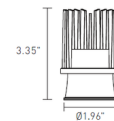

Engine and Optics