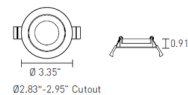

Lightology

lightology.com
866-954-4489
04-21-26

Project: _____
Company: _____
Location: _____ Fixture Type: _____
SPEC #: **OKT1165702**
Approved On: _____ Approved By: _____

Copa 3IN RD Remodel IC ADJ Downlight w/ Remote Driver

By OKT Lighting

Description

The Copa 3 Inch Round Adjustable Downlight for remodels is a high-performance, cost-effective lighting solution for residential and commercial applications. It features a low profile and small aperture style that work well in many design settings, and installation is easy. Its heat sink structure ensures excellent thermal management and it has a white powder coat finish, ensuring long life. The adjustable light can tilt up to 25 degrees for setting light direction. Note: A light engine, optic, trim and remote driver are included. 120V: TRIAC dimmable. 120-277V: 0-10V dimmable.

Specifications

REFLECTOR/BAFFLE COLOR	N/A
BODY FINISH	White
WATTAGE	10W
DIMMER	Low Voltage Electronic
DIMENSIONS	7.56"W x 3.35"H x 1.89"D
INTEGRATED LED MODULE	1 x LED/10W/120V LED

Technical Information

APERTURE SHAPE	Round
HOUSING HEIGHT	3.5"
HOUSING TYPE	Remodel IC
CEILING TYPE	Drywall with Trim
FUNCTION	Adjustable Accent
LAMP LIFE	50000 hours
BEAM ANGLE	24°
COLOR RENDERING	90 CRI
LAMP COLOR	3000K
LUMENS/WATT	85.00
LUMINOUS FLUX	850 lumens

Shown in white

Trim

Engine and Optics

LED Driver Box

CLICK TO VIEW PRODUCT

Notes: