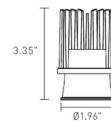

Engine and Optics