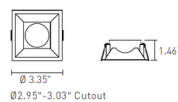

Lightology

lightology.com
866-954-4489
06-04-26

Project: _____

Company: _____

Location: _____ Fixture Type: _____

SPEC #: **OKT1165705**

Approved On: _____ Approved By: _____

Copa 3IN SQ Remodel IC Fixed Downlight w/ Remote Driver

By OKT Lighting

Description

The Copa 3 Inch Square Downlight for remodels is a high-performance, cost-effective lighting solution for residential and commercial applications. It features a low profile and small aperture style that work well in many design settings, and installation is easy. Its heat sink structure ensures excellent thermal management and it has a white powder coat finish, ensuring long life. Note: A light engine, optic, trim and remote driver are included. 120V: TRIAC dimmable. 120-277V: 0-10V dimmable.

Specifications

REFLECTOR/BAFFLE COLOR	N/A
BODY FINISH	White
WATTAGE	10W
DIMMER	Low Voltage Electronic
DIMENSIONS	7.56"W x 3.35"H x 1.89"D
INTEGRATED LED MODULE	1 x LED/10W/120V LED

Technical Information

APERTURE SHAPE	Square
HOUSING HEIGHT	3.5"
HOUSING TYPE	Remodel IC
CEILING TYPE	Drywall with Trim
FUNCTION	Downlight
LAMP LIFE	50000 hours
COLOR RENDERING	90 CRI
LAMP COLOR	3000K
LUMENS/WATT	85.00
LUMINOUS FLUX	850 lumens

Shown in white

Trim

Engine and Optics

LED Driver Box

CLICK TO VIEW PRODUCT

Notes: