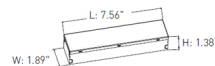

LED Driver Box

CLICK TO VIEW PRODUCT

Notes: