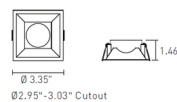

Lightology

lightology.com
866-954-4489
04-06-26

Project: _____
Company: _____
Location: _____ Fixture Type: _____
SPEC #: **OKT1165705**
Approved On: _____ Approved By: _____

Copa 3IN SQ Remodel IC Fixed Downlight w/ Remote Driver

By OKT Lighting

Description

The Copa 3 Inch Square Downlight for remodels is a high-performance, cost-effective lighting solution for residential and commercial applications. It features a low profile and small aperture style that work well in many design settings, and installation is easy. Its heat sink structure ensures excellent thermal management and it has a white powder coat finish, ensuring long life. Note: A light engine, optic, trim and remote driver are included. 120V: TRIAC dimmable. 120-277V: 0-10V dimmable.

Specifications

REFLECTOR/BAFFLE COLOR	N/A
BODY FINISH	White
WATTAGE	10W
DIMMER	Low Voltage Electronic
DIMENSIONS	7.56"W x 3.35"H x 1.89"D
INTEGRATED LED MODULE	1 x LED/10W/120V LED

Technical Information

APERTURE SHAPE	Square
HOUSING HEIGHT	3.5"
HOUSING TYPE	Remodel IC
CEILING TYPE	Drywall with Trim
FUNCTION	Downlight
LAMP LIFE	50000 hours
COLOR RENDERING	90 CRI
LAMP COLOR	3000K
LUMENS/WATT	85.00
LUMINOUS FLUX	850 lumens

Shown in white

Trim

Engine and Optics

LED Driver Box

CLICK TO VIEW PRODUCT

Notes: