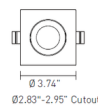

Lightology

lightology.com
866-954-4489
04-22-26

Project: _____

Company: _____

Location: _____ Fixture Type: _____

SPEC #: **OKT1165706**

Approved On: _____ Approved By: _____

Copa 3IN SQ Remodel IC ADJ Downlight w/ Remote Driver

By OKT Lighting

Description

The Copa 3 Inch Square Adjustable Downlight for remodels is a high-performance, cost-effective lighting solution for residential and commercial applications. It features a low profile and small aperture style that work well in many design settings, and installation is easy. Its heat sink structure ensures excellent thermal management and it has a white powder coat finish, ensuring long life. The adjustable light can tilt up to 25 degrees for setting light direction. Note: A light engine, optic, trim and remote driver are included. 120V: TRIAC dimmable. 120-277V: 0-10V dimmable.

Specifications

REFLECTOR/BAFFLE COLOR	N/A
BODY FINISH	White
WATTAGE	10W
DIMMER	Low Voltage Electronic
DIMENSIONS	7.56"W x 3.35"H x 1.89"D
INTEGRATED LED MODULE	1 x LED/10W/120V LED

Technical Information

APERTURE SHAPE	Round
HOUSING HEIGHT	3.5"
HOUSING TYPE	Remodel IC
CEILING TYPE	Drywall with Trim
FUNCTION	Adjustable Accent
LAMP LIFE	50000 hours
BEAM ANGLE	24°
COLOR RENDERING	90 CRI
LAMP COLOR	3000K
LUMENS/WATT	85.00
LUMINOUS FLUX	850 lumens

Shown in white

Trim

Engine and Optics

LED Driver Box

CLICK TO VIEW PRODUCT

Notes: