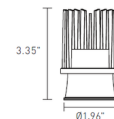

Engine and Optics