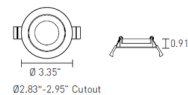

Lightology

lightology.com
866-954-4489
06-29-26

Project: _____
Company: _____
Location: _____ Fixture Type: _____
SPEC #: **OKT1165710**
Approved On: _____ Approved By: _____

Copa 3IN RD Remodel Non-IC ADJ Downlight w/ Remote Driver

By OKT Lighting

Description

The Copa 3 Inch Round Adjustable Downlight for remodels is a high-performance, cost-effective lighting solution for residential and commercial applications. It features a low profile and small aperture style that work well in many design settings, and installation is easy. Its heat sink structure ensures excellent thermal management and it has a white powder coat finish, ensuring long life. The adjustable light can tilt up to 25 degrees for setting light direction. Note: A light engine, optic, trim and remote driver are included. 120V: TRIAC dimmable. 120-277V: 0-10V dimmable.

Specifications

REFLECTOR/BAFFLE COLOR	N/A
BODY FINISH	White
WATTAGE	18W
DIMMER	Low Voltage Electronic
DIMENSIONS	3.35"W x 3.35"H
INTEGRATED LED MODULE	1 x LED/18W/120V LED

Technical Information

APERTURE SHAPE	Round
HOUSING HEIGHT	3.5"
HOUSING TYPE	Remodel NON IC
CEILING TYPE	Drywall with Trim
FUNCTION	Adjustable Accent
LAMP LIFE	50000 hours
BEAM ANGLE	24°
COLOR RENDERING	90 CRI
LAMP COLOR	3000K
LUMENS/WATT	90.00
LUMINOUS FLUX	1620 lumens

Shown in white

Trim

Engine and Optics

LED Driver Box

CLICK TO VIEW PRODUCT

Notes: