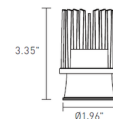

Engine and Optics