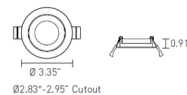

Lightology

lightology.com
866-954-4489
04-11-26

Project: _____
Company: _____
Location: _____ Fixture Type: _____
SPEC #: **OKT1165710**
Approved On: _____ Approved By: _____

Copa 3IN RD Remodel Non-IC ADJ Downlight w/ Remote Driver

By OKT Lighting

Description

The Copa 3 Inch Round Adjustable Downlight for remodels is a high-performance, cost-effective lighting solution for residential and commercial applications. It features a low profile and small aperture style that work well in many design settings, and installation is easy. Its heat sink structure ensures excellent thermal management and it has a white powder coat finish, ensuring long life. The adjustable light can tilt up to 25 degrees for setting light direction. Note: A light engine, optic, trim and remote driver are included. 120V: TRIAC dimmable. 120-277V: 0-10V dimmable.

Specifications

REFLECTOR/BAFFLE COLOR	N/A
BODY FINISH	White
WATTAGE	18W
DIMMER	Low Voltage Electronic
DIMENSIONS	3.35"W x 3.35"H
INTEGRATED LED MODULE	1 x LED/18W/120V LED

Technical Information

APERTURE SHAPE	Round
HOUSING HEIGHT	3.5"
HOUSING TYPE	Remodel NON IC
CEILING TYPE	Drywall with Trim
FUNCTION	Adjustable Accent
LAMP LIFE	50000 hours
BEAM ANGLE	24°
COLOR RENDERING	90 CRI
LAMP COLOR	3000K
LUMENS/WATT	90.00
LUMINOUS FLUX	1620 lumens

Shown in white

Trim

Engine and Optics

LED Driver Box

CLICK TO VIEW PRODUCT

Notes: