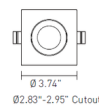

Lightology

lightology.com
866-954-4489
04-22-26

Project: _____
Company: _____
Location: _____ Fixture Type: _____
SPEC #: **OKT1165714**
Approved On: _____ Approved By: _____

Copa 3IN SQ Remodel Non-IC ADJ Downlight w/ Remote Driver

By OKT Lighting

Description

The Copa 3 Inch Square Adjustable Downlight for remodels is a high-performance, cost-effective lighting solution for residential and commercial applications. It features a low profile and small aperture style that work well in many design settings, and installation is easy. Its heat sink structure ensures excellent thermal management and it has a white powder coat finish, ensuring long life. The adjustable light can tilt up to 25 degrees for setting light direction. Note: A light engine, optic, trim and remote driver are included. 120V: TRIAC dimmable. 120-277V: 0-10V dimmable.

Specifications

REFLECTOR/BAFFLE COLOR	N/A
BODY FINISH	White
WATTAGE	18W
DIMMER	Low Voltage Electronic
DIMENSIONS	7.56"W x 3.35"H x 1.89"D
INTEGRATED LED MODULE	1 x LED/18W/120V LED

Technical Information

APERTURE SHAPE	Round
HOUSING HEIGHT	3.5"
HOUSING TYPE	Remodel NON IC
CEILING TYPE	Drywall with Trim
FUNCTION	Adjustable Accent
LAMP LIFE	50000 hours
BEAM ANGLE	24°
COLOR RENDERING	90 CRI
LAMP COLOR	3000K
LUMENS/WATT	90.00
LUMINOUS FLUX	1620 lumens

Shown in white

Trim

Engine and Optics

LED Driver Box

CLICK TO VIEW PRODUCT

Notes: