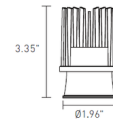

Engine and Optics