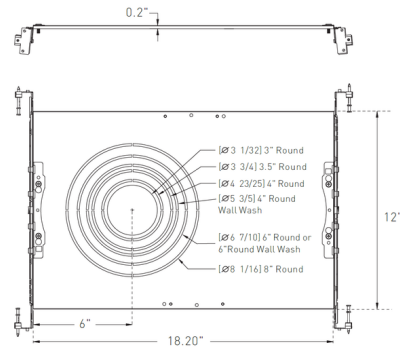

Description

The Commercial J-Box New Construction Frame is designed for use with OKT Commercial J-Box lights with round trims. The all-in-one design accommodates lights with round trims from 3 to 8 inches. The light and trim pictured are sold separately.

Shown in silver

Specifications

COLOR	N/A
BODY FINISH	Silver
WATTAGE	N/A
DIMMER	N/A
DIMENSIONS	18.2"W x 0.2"H x 12"D
BULB	N/A

CLICK TO VIEW PRODUCT

Notes: