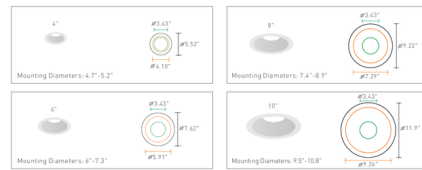

### Specifications

REFLECTOR/BAFFLE COLOR	N/A
BODY FINISH	Alpine White
WATTAGE	N/A
DIMMER	N/A
DIMENSIONS	4"W
BULB	N/A

### Technical Information

APERTURE SIZE	4.100"
APERTURE SHAPE	Round
FUNCTION	Downlight

CLICK TO VIEW PRODUCT

Notes: