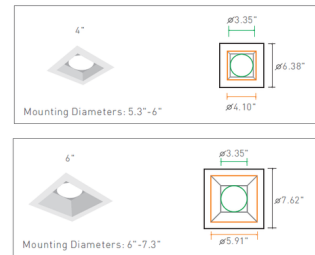

Specifications

REFLECTOR/BAFFLE COLOR	N/A
BODY FINISH	Alpine White
WATTAGE	N/A
DIMMER	N/A
DIMENSIONS	4"W
BULB	N/A

Technical Information

APERTURE SIZE	4.100"
APERTURE SHAPE	Square
FUNCTION	Downlight

Shown in alpine white