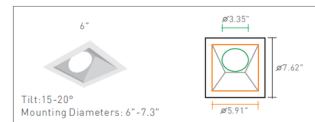

CLICK TO VIEW PRODUCT

Notes: