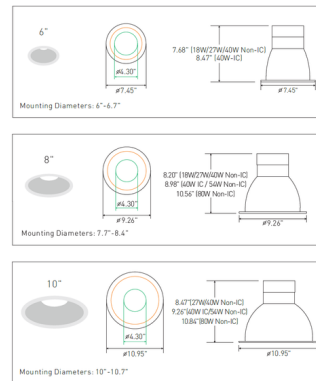

Technical Information

APERTURE SHAPE	.....	Round
FUNCTION	.....	Downlight

CLICK TO VIEW PRODUCT

Notes: