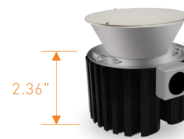

CLICK TO VIEW PRODUCT

Notes: