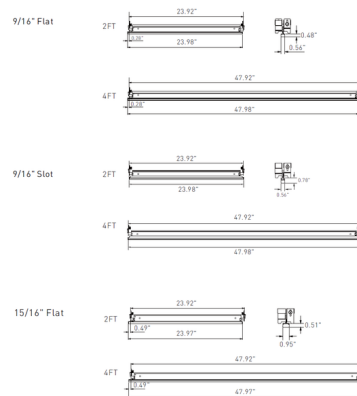

Shown in anodized silver / milky