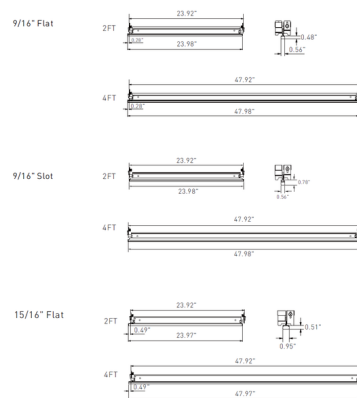

Shown in anodized silver / milky