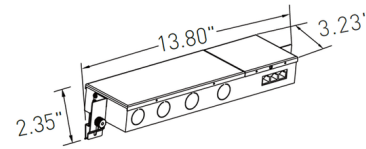

Shown in gray

Specifications

COLOR	N/A
BODY FINISH	Gray
WATTAGE	30W
DIMMER	N/A
DIMENSIONS	13.8"W x 2.35"H x 3.23"D
BULB NOT INCLUDED	N/A

CLICK TO VIEW PRODUCT

Notes: