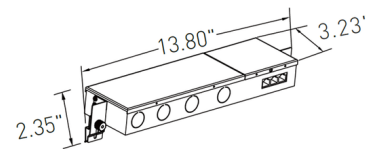

Shown in gray

Specifications

COLOR	N/A
BODY FINISH	Gray
WATTAGE	30W
DIMMER	N/A
DIMENSIONS	13.8"W x 2.35"H x 3.23"D
BULB NOT INCLUDED	N/A

CLICK TO VIEW PRODUCT

Notes: