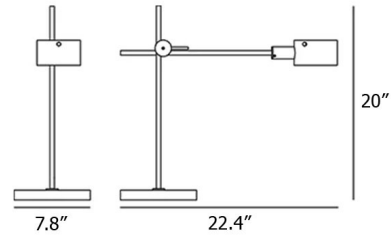

Shown in scarlet red

Specifications

COLOR	N/A
BODY FINISH	Scarlet Red
WATTAGE	10W
DIMMER	N/A
DIMENSIONS	7.8"W x 20"H x 22.4"D
BULB NOT INCLUDED	1 x B10/E14 (European)/10W/120V LED
COUNTRY OF ORIGIN	Italy