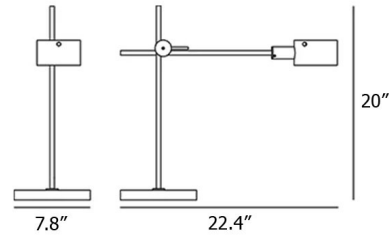

Shown in matte black

Specifications

COLOR	N/A
BODY FINISH	Matte Black
WATTAGE	10W
DIMMER	N/A
DIMENSIONS	7.8"W x 20"H x 22.4"D
BULB NOT INCLUDED	1 x B10/E14 (European)/10W/120V LED
COUNTRY OF ORIGIN	Italy