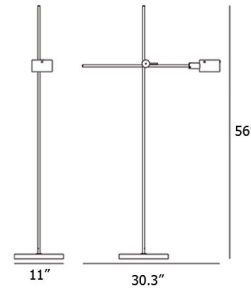

By Oluce Srl

Description

The G.O. Floor Lamp is a revival of a model designed by Giuseppe Ostuni in the 1960s. Using a system of joints, the arm can be repositioned and oriented to specific task lighting needs. It features a cylindrical lampshade for a fresh modern look. On/off switch on cord.

Shown in anodized bronze

Specifications

COLOR	N/A
BODY FINISH	Anodic Bronze
WATTAGE	10W
DIMMER	N/A
DIMENSIONS	11"W x 56"H x 30.3"D
BULB NOT INCLUDED	1 x B10/Candelabra (E12)/10W/120V LED
COUNTRY OF ORIGIN	Italy