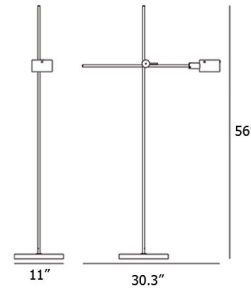

### Description

The G.O. Floor Lamp is a revival of a model designed by Giuseppe Ostuni in the 1960s. Using a system of joints, the arm can be repositioned and oriented to specific task lighting needs. It features a cylindrical lampshade for a fresh modern look. On/off switch on cord.

### Specifications

|                   |                                       |
|-------------------|---------------------------------------|
| COLOR             | N/A                                   |
| BODY FINISH       | Anodic Bronze                         |
| WATTAGE           | 10W                                   |
| DIMMER            | N/A                                   |
| DIMENSIONS        | 11"W x 56"H x 30.3"D                  |
| BULB NOT INCLUDED | 1 x B10/Candelabra (E12)/10W/120V LED |
| COUNTRY OF ORIGIN | Italy                                 |