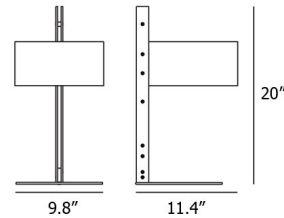

Specifications

| | |
|--------------------|--|
| COLOR | Brown |
| BODY FINISH | Black |
| WATTAGE | 60W |
| DIMMER | Included |
| DIMENSIONS | 9.8"W x 20"H x 11.4"D |
| BULB NOT INCLUDED | 1 x A19/Medium (E26)/60W/120V Incandescent |
| OTHER BULB OPTIONS | 1 x A19/Medium (E26)/120V LED |
| COUNTRY OF ORIGIN | Italy |