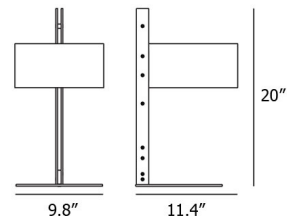

### Specifications

COLOR . . . . . Brown  
BODY FINISH . . . . . Black  
WATTAGE . . . . . 60W  
DIMMER . . . . . Included  
DIMENSIONS . . . . . 9.8\"W x 20\"H x 11.4\"D  
BULB NOT INCLUDED . . . . . 1 x A19/Medium (E26)/60W/120V Incandescent  
OTHER BULB OPTIONS . . . . . 1 x A19/Medium (E26)/120V LED  
COUNTRY OF ORIGIN . . . . . Italy