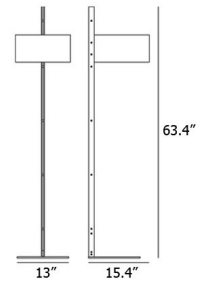

By Oluce Srl

Description

The Parallel Floor Lamp provides a fresh look using clean lines and shapes. It features a cylindrical Metal lampshade covered with hammered Leather for an elevated look.

Shown in black / sand

Specifications

COLOR	Sand
BODY FINISH	Black
WATTAGE	120W
DIMMER	Included
DIMENSIONS	13"W x 63.4"H x 15.4"D
BULB NOT INCLUDED	2 x A19/Medium (E26)/60W/120V Incandescent
OTHER BULB OPTIONS	A19/Medium (E26)/120V LED
COUNTRY OF ORIGIN	Italy