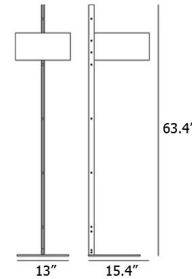

By Oluce Srl

Description

The Parallel Floor Lamp provides a fresh look using clean lines and shapes. It features a cylindrical Metal lampshade covered with hammered Leather for an elevated look.

Shown in black / sand

Specifications

COLOR	Sand
BODY FINISH	Black
WATTAGE	120W
DIMMER	Included
DIMENSIONS	13"W x 63.4"H x 15.4"D
BULB NOT INCLUDED	2 x A19/Medium (E26)/60W/120V Incandescent
OTHER BULB OPTIONS	A19/Medium (E26)/120V LED
COUNTRY OF ORIGIN	Italy