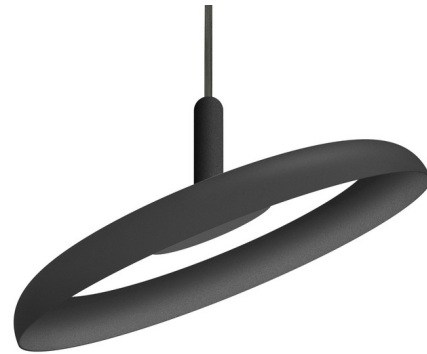

Lightology

lightology.com
866-954-4489
05-27-26

Project: _____

Company: _____

Location: _____ Fixture Type: _____

SPEC #: **PBL165850**

Approved On: _____ Approved By: _____

Nivel Pendant

By Pablo

Description

The Nivel Pendant features a flat panel LED engine within an articulated disc-shaped shade. The shade can be rotated 360 degrees and tilted to a 45 degree angle, allowing Nivel to act as either a downlight or wall washer. Available in a variety of shade colors with Black or White cord and canopy. Includes ceiling swag mount.

Specifications

COLOR . . . . . Black
BODY FINISH . . . . . Black
WATTAGE 10.5W
DIMMER . . . . . Low Voltage Electronic
DIMENSIONS . . . . . 15"W x 5.6"H
INTEGRATED LED MODULE . . . . . 1 x LED/10.5W/120V LED

Technical Information

LAMP LIFE . . . . . 50000 hours
COLOR RENDERING . . . . . 90 CRI
LAMP COLOR 2700K
LUMENS/WATT 76.19
LUMINOUS FLUX . . . . . 800 lumens

Shown in black / black