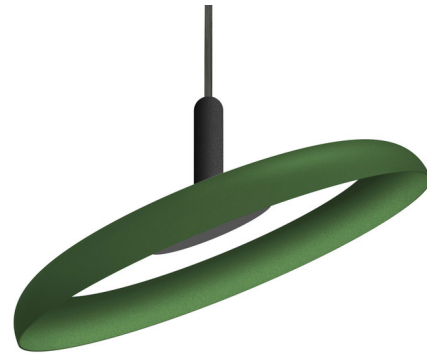

By Pablo

Description

The Nivel Pendant features a flat panel LED engine within an articulated disc-shaped shade. The shade can be rotated 360 degrees and tilted to a 45 degree angle, allowing Nivel to act as either a downlight or wall washer. Available in a variety of shade colors with Black or White cord and canopy. Includes ceiling swag mount.

Specifications

COLOR Forest Green
BODY FINISH Black
WATTAGE 10.5W
DIMMER Low Voltage Electronic
DIMENSIONS 15"W x 5.6"H
INTEGRATED LED MODULE 1 x LED/10.5W/120V LED

Technical Information

LAMP LIFE 50000 hours
COLOR RENDERING 90 CRI
LAMP COLOR 2700K
LUMENS/WATT 76.19
LUMINOUS FLUX 800 lumens

Shown in black / forest green

CLICK TO VIEW PRODUCT

Notes: