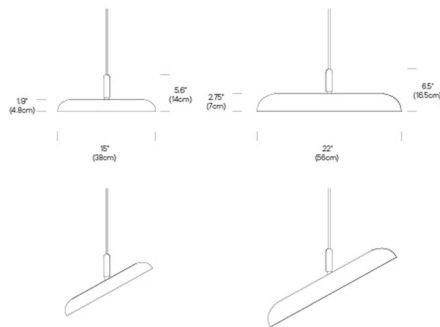

CLICK TO VIEW PRODUCT

Notes: