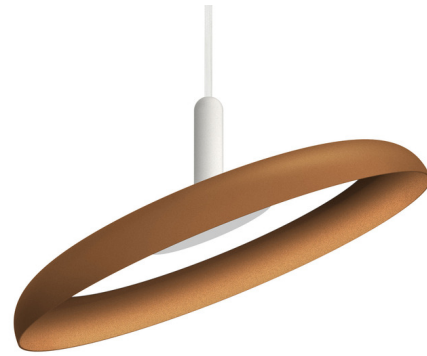

Lightology

lightology.com
866-954-4489
05-31-26

Project: _____

Company: _____

Location: _____ Fixture Type: _____

SPEC #: **PBL165859**

Approved On: _____ Approved By: _____

Nivel Pendant

By Pablo

Description

The Nivel Pendant features a flat panel LED engine within an articulated disc-shaped shade. The shade can be rotated 360 degrees and tilted to a 45 degree angle, allowing Nivel to act as either a downlight or wall washer. Available in a variety of shade colors with Black or White cord and canopy. Includes ceiling swag mount.

Specifications

COLOR . . . . . Terracotta
BODY FINISH . . . . . White
WATTAGE 10.5W
DIMMER . . . . . Low Voltage Electronic
DIMENSIONS . . . . . 15"W x 5.6"H
INTEGRATED LED MODULE . . . . . 1 x LED/10.5W/120V LED

Technical Information

LAMP LIFE . . . . . 50000 hours
COLOR RENDERING . . . . . 90 CRI
LAMP COLOR 2700K
LUMENS/WATT 76.19
LUMINOUS FLUX . . . . . 800 lumens

Shown in white / terracotta