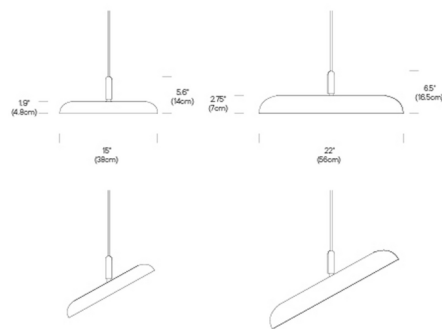

CLICK TO VIEW PRODUCT

Notes: