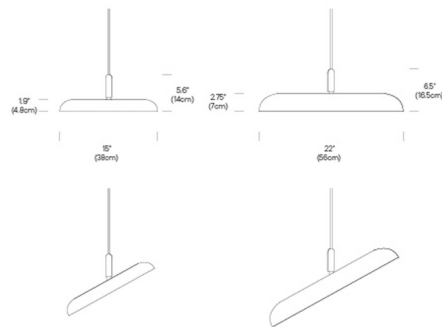

CLICK TO VIEW PRODUCT

Notes: