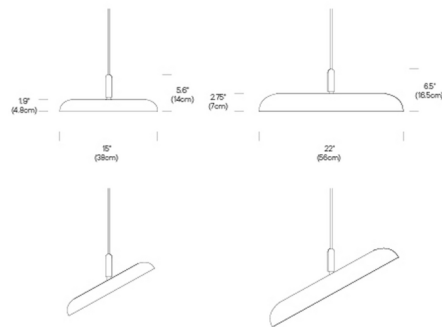

By Pablo

Description

The Nivel Pendant features a flat panel LED engine within an articulated disc-shaped shade. The shade can be rotated 360 degrees and tilted to a 45 degree angle, allowing Nivel to act as either a downlight or wall washer. Available in a variety of shade colors with Black or White cord and canopy. Includes ceiling swag mount.

Shown in white / white

Specifications

COLOR White
BODY FINISH White
WATTAGE 10.5W
DIMMER Low Voltage Electronic
DIMENSIONS 22"W x 6.5"H
INTEGRATED LED MODULE 1 x LED/10.5W/120V LED

Technical Information

LAMP LIFE 50000 hours
COLOR RENDERING 90 CRI
LAMP COLOR 2700K
LUMENS/WATT 76.19
LUMINOUS FLUX 800 lumens