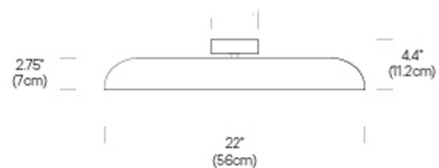

Lightology

lightology.com
866-954-4489
06-04-26

Project: _____

Company: _____

Location: _____ Fixture Type: _____

SPEC #: **PBL1165875**

Approved On: _____ Approved By: _____

Nivel Wall / Ceiling Light

By Pablo

Description

The Nivel Wall / Ceiling Light features a flat panel LED engine housed within a disc-shaped shade. Nivel's low profile and streamlined silhouette will effortlessly complement a variety of decor styles. May be mounted as a wall or ceiling light. The 15 inch diameter size is ADA compliant when used as a wall-mounted fixture.

Specifications

COLOR . . . . . Slate Blue
BODY FINISH . . . . . White
WATTAGE 10.5W
DIMMER . . . . . Low Voltage Electronic
DIMENSIONS . . . . . 15"W x 3.5"H
INTEGRATED LED MODULE . . . . . 1 x LED/10.5W/120V LED

Technical Information

LAMP LIFE . . . . . 50000 hours
COLOR RENDERING . . . . . 90 CRI
LAMP COLOR 2700K
LUMENS/WATT 76.19
LUMINOUS FLUX . . . . . 800 lumens

Shown in white / slate blue

CLICK TO VIEW PRODUCT

Notes: