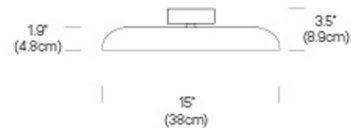

Lightology

lightology.com
866-954-4489
06-04-26

Project: _____

Company: _____

Location: _____ Fixture Type: _____

SPEC #: **PBL1165875**

Approved On: _____ Approved By: _____

Nivel Wall / Ceiling Light

By Pablo

Description

The Nivel Wall / Ceiling Light features a flat panel LED engine housed within a disc-shaped shade. Nivel's low profile and streamlined silhouette will effortlessly complement a variety of decor styles. May be mounted as a wall or ceiling light. The 15 inch diameter size is ADA compliant when used as a wall-mounted fixture.

Specifications

COLOR . . . . . Slate Blue
BODY FINISH . . . . . White
WATTAGE 10.5W
DIMMER . . . . . Low Voltage Electronic
DIMENSIONS . . . . . 15"W x 3.5"H
INTEGRATED LED MODULE . . . . . 1 x LED/10.5W/120V LED

Technical Information

LAMP LIFE . . . . . 50000 hours
COLOR RENDERING . . . . . 90 CRI
LAMP COLOR 2700K
LUMENS/WATT 76.19
LUMINOUS FLUX . . . . . 800 lumens

Shown in white / slate blue

CLICK TO VIEW PRODUCT

Notes: