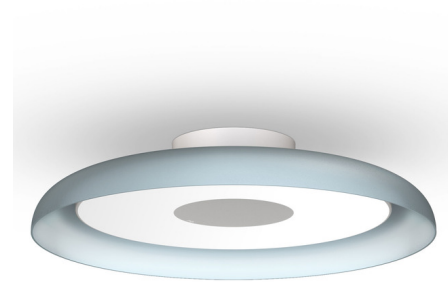

Lightology

lightology.com
866-954-4489
06-04-26

Project: _____

Company: _____

Location: _____ Fixture Type: _____

SPEC #: **PBL1165875**

Approved On: _____ Approved By: _____

Nivel Wall / Ceiling Light

By Pablo

Description

The Nivel Wall / Ceiling Light features a flat panel LED engine housed within a disc-shaped shade. Nivel's low profile and streamlined silhouette will effortlessly complement a variety of decor styles. May be mounted as a wall or ceiling light. The 15 inch diameter size is ADA compliant when used as a wall-mounted fixture.

Specifications

COLOR . . . . . Slate Blue
BODY FINISH . . . . . White
WATTAGE 10.5W
DIMMER . . . . . Low Voltage Electronic
DIMENSIONS . . . . . 15"W x 3.5"H
INTEGRATED LED MODULE . . . . . 1 x LED/10.5W/120V LED

Technical Information

LAMP LIFE . . . . . 50000 hours
COLOR RENDERING . . . . . 90 CRI
LAMP COLOR 2700K
LUMENS/WATT 76.19
LUMINOUS FLUX . . . . . 800 lumens

Shown in white / slate blue