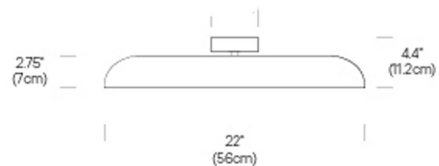

Lightology

lightology.com
866-954-4489
06-04-26

Project: _____

Company: _____

Location: _____ Fixture Type: _____

SPEC #: **PBL1165875**

Approved On: _____ Approved By: _____

Nivel Wall / Ceiling Light

By Pablo

Description

The Nivel Wall / Ceiling Light features a flat panel LED engine housed within a disc-shaped shade. Nivel's low profile and streamlined silhouette will effortlessly complement a variety of decor styles. May be mounted as a wall or ceiling light. The 15 inch diameter size is ADA compliant when used as a wall-mounted fixture.

Specifications

COLOR . . . . . Slate Blue
BODY FINISH . . . . . White
WATTAGE 10.5W
DIMMER . . . . . Low Voltage Electronic
DIMENSIONS . . . . . 15"W x 3.5"H
INTEGRATED LED MODULE . . . . . 1 x LED/10.5W/120V LED

Technical Information

LAMP LIFE . . . . . 50000 hours
COLOR RENDERING . . . . . 90 CRI
LAMP COLOR 2700K
LUMENS/WATT 76.19
LUMINOUS FLUX . . . . . 800 lumens

Shown in white / slate blue

CLICK TO VIEW PRODUCT

Notes: