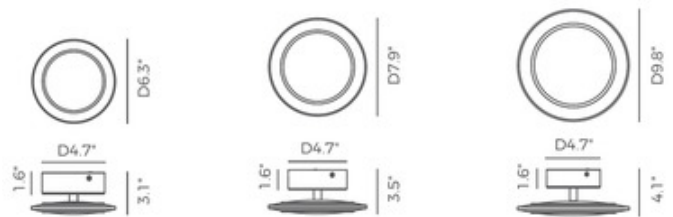

BRAND

PageOne

DESCRIPTION

The Saturn Round Wall Sconce brings a clean minimalism to your interior space. The dual colored circles cast a warm glow off the wall, and through the acrylic ring, across your room. Note: Largest size is not ADA compliant.

Shown in: Black Bronze / Antique Brass

SHADE COLOR	Antique Brass
BODY FINISH	Black Bronze
WATTAGE	6W
DIMMER	Low Voltage Electronic
DIMENSIONS	6.3"W x 6.3"H x 3.1"D
INTEGRATED LED MODULE	
LAMP	1 x LED/6W/120V LED

Technical Information

LUMINOUS FLUX	420 lumens
LUMENS/WATT	70.00
LAMP COLOR	3000K
COLOR RENDERING	90 CRI

SPEC # ONE1165906

COMPANY	PROJECT	FIXTURE TYPE	APPROVED BY	DATE