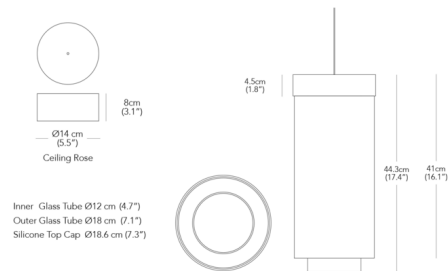

CLICK TO VIEW PRODUCT

Notes: