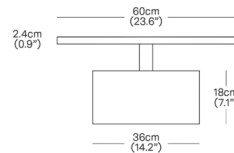

### Description

The sculptural construction of the Plane Coffee Table consists of slabs of timber balanced upon one another. This theme of balance is also echoed in the juxtaposition of the geometric forms with natural materials. The solid wood construction adds an organic texture that imparts a unique character to each table.

### Specifications

COLOR	N/A
BODY FINISH	Natural Oak
WATTAGE	N/A
DIMMER	N/A
DIMENSIONS	47.2"W x 12.8"H x 23.6"D
BULB	N/A
COUNTRY OF ORIGIN	Lithuania

CLICK TO VIEW PRODUCT

Notes: