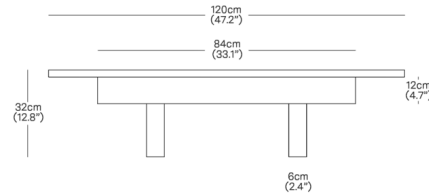

### Description

The sculptural construction of the Plane Coffee Table consists of slabs of timber balanced upon one another. This theme of balance is also echoed in the juxtaposition of the geometric forms with natural materials. The solid wood construction adds an organic texture that imparts a unique character to each table.

### Specifications

COLOR	N/A
BODY FINISH	Natural Oak
WATTAGE	N/A
DIMMER	N/A
DIMENSIONS	47.2"W x 12.8"H x 23.6"D
BULB	N/A
COUNTRY OF ORIGIN	Lithuania

CLICK TO VIEW PRODUCT

Notes: