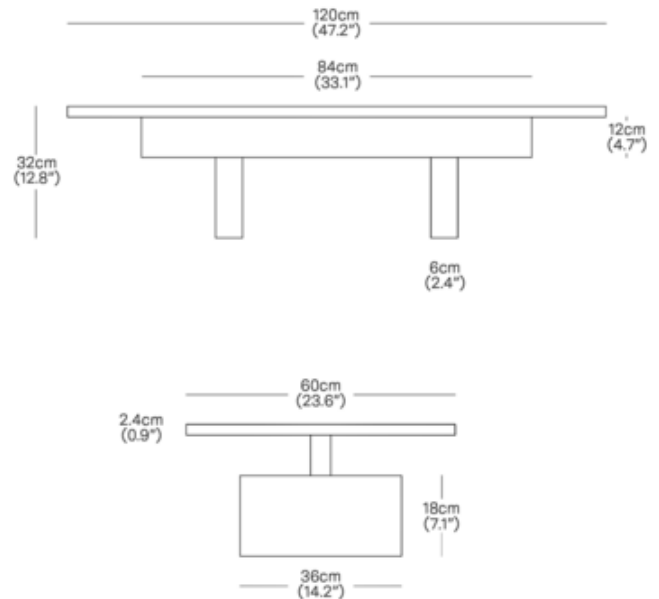

DESCRIPTION

The sculptural construction of the Plane Coffee Table consists of slabs of timber balanced upon one another. This theme of balance is also echoed in the juxtaposition of the geometric forms with natural materials. The solid wood construction adds an organic texture that imparts a unique character to each table.

Shown in: Natural Oak

COLOR	N/A
BODY FINISH	Natural Oak
WATTAGE	N/A
DIMMER	N/A
DIMENSIONS	47.2"W x 12.8"H x 23.6"D
LAMP	N/A

SPEC # RSL1165928

COMPANY

PROJECT

FIXTURE TYPE

APPROVED BY

DATE