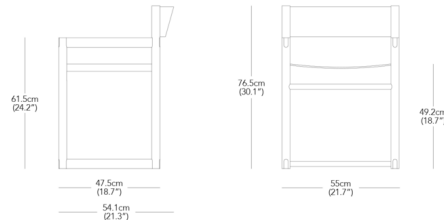

Shown in black / black leather

Specifications

COLOR	Black Leather
BODY FINISH	Black
WATTAGE	N/A
DIMMER	N/A
DIMENSIONS	21.7"W x 30.1"H x 21.3"D
BULB	N/A
COUNTRY OF ORIGIN	Lithuania

CLICK TO VIEW PRODUCT

Notes: