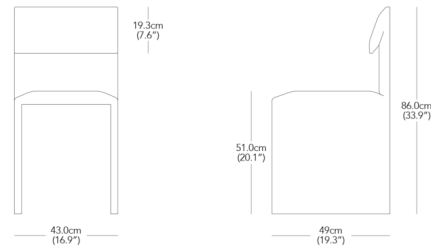

### Specifications

COLOR	Blue
BODY FINISH	N/A
WATTAGE	N/A
DIMMER	N/A
DIMENSIONS	16.9"W x 33.9"H x 19.3"D
BULB	N/A
COUNTRY OF ORIGIN	New Zealand

CLICK TO VIEW PRODUCT

Notes: