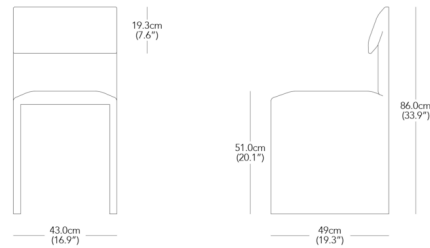

By Resident Lighting

Description

The Sacha Chair offers a rare combination of a comfortable upholstered seat with a geometric, Brutalist-inspired form. The folding backrest is a unique feature that provides the ideal resting angle for lumbar support. Upholstered in Kvadrat Hallingdal 65 fabric.

Shown in red

Specifications

COLOR	Red
BODY FINISH	N/A
WATTAGE	N/A
DIMMER	N/A
DIMENSIONS	16.9"W x 33.9"H x 19.3"D
BULB	N/A
COUNTRY OF ORIGIN	New Zealand

CLICK TO VIEW PRODUCT

Notes: