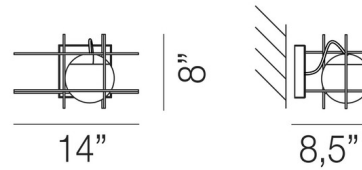

By Vistosi

Description

The Plot Frame Linear Pendant offers a bold industrial aesthetic. It features diffused light from a Glossy White globe nestled in a sleek Matte Black frame.

Shown in matte black / glossy white

Specifications

COLOR Glossy White
BODY FINISH Matte Black
WATTAGE 12.5W
DIMMER Low Voltage Electronic
DIMENSIONS 14"W x 8"H x 8.5"D
INTEGRATED LED MODULE 1 x LED/12.5W/120V LED

Technical Information

LAMP COLOR 2700K
LUMENS/WATT 136.00
LUMINOUS FLUX 1700 lumens