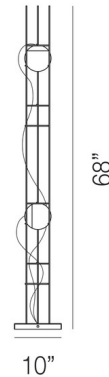

By Vistosi

Description

The Plot Frame Floor Lamp offers a bold industrial aesthetic. It features diffused light from two Glossy White globes nestled in a sleek Matte Black frame.

Specifications

COLOR	Glossy White
BODY FINISH	Matte Black
WATTAGE	17W
DIMMER	Included
DIMENSIONS	10"W x 68"H
INTEGRATED LED MODULE	2 x LED/8.5W/120V LED

Technical Information

LAMP COLOR	2700K
LUMENS/WATT	200.00
LUMINOUS FLUX	1700 lumens

Shown in matte black / glossy white

CLICK TO VIEW PRODUCT

Notes: