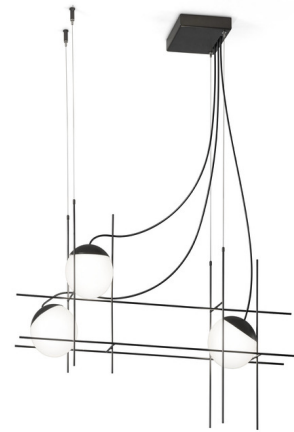

Lightology

lightology.com
866-954-4489
04-22-26

Project: _____

Company: _____

Location: _____ Fixture Type: _____

SPEC #: **VIST165945**

Approved On: _____ Approved By: _____

Plot Frame Linear Pendant

By Vistosi

Description

The Plot Frame Linear Pendant offers a bold industrial aesthetic. It features diffused light from scattered Glossy White globes nestled in a sleek Matte Black frame.

Specifications

COLOR Glossy White
BODY FINISH Matte Black
WATTAGE 25.5W
DIMMER Low Voltage Electronic
DIMENSIONS 31"L x 6"W x 20"H
INTEGRATED LED MODULE 3 x LED/8.5W/120V LED

Technical Information

PRODUCT DIMENSIONS Cord Length: 72"
LAMP COLOR 2700K
LUMENS/WATT 141.18
LUMINOUS FLUX 1200 lumens

Shown in matte black / glossy white

CLICK TO VIEW PRODUCT

Notes: