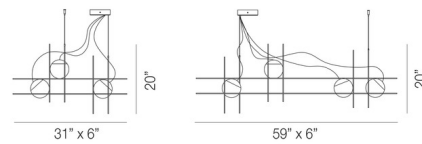

CLICK TO VIEW PRODUCT

Notes: