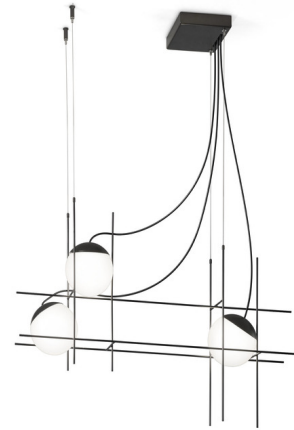

Lightology

lightology.com
866-954-4489
04-22-26

Project: _____

Company: _____

Location: _____ Fixture Type: _____

SPEC #: **VIST165945**

Approved On: _____ Approved By: _____

Plot Frame Linear Pendant

By Vistosi

Description

The Plot Frame Linear Pendant offers a bold industrial aesthetic. It features diffused light from scattered Glossy White globes nestled in a sleek Matte Black frame.

Shown in matte black / glossy white

Specifications

COLOR Glossy White
BODY FINISH Matte Black
WATTAGE 25.5W
DIMMER Low Voltage Electronic
DIMENSIONS 31"L x 6"W x 20"H
INTEGRATED LED MODULE 3 x LED/8.5W/120V LED

Technical Information

PRODUCT DIMENSIONS Cord Length: 72"
LAMP COLOR 2700K
LUMENS/WATT 141.18
LUMINOUS FLUX 1200 lumens