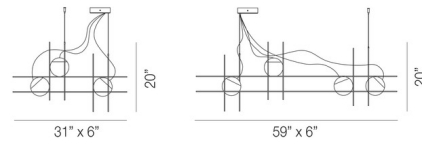

By Vistosi

Description

The Plot Frame Linear Pendant offers a bold industrial aesthetic. It features diffused light from scattered Glossy White globes nestled in a sleek Matte Black frame.

Shown in matte black / glossy white

Specifications

COLOR Glossy White
BODY FINISH Matte Black
WATTAGE 25.5W
DIMMER Low Voltage Electronic
DIMENSIONS 31"L x 6"W x 20"H
INTEGRATED LED MODULE 3 x LED/8.5W/120V LED

Technical Information

PRODUCT DIMENSIONS Cord Length: 72"
LAMP COLOR 2700K
LUMENS/WATT 141.18
LUMINOUS FLUX 1200 lumens