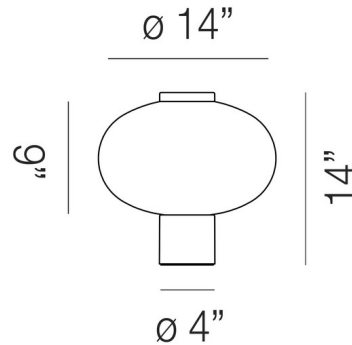

### Specifications

COLOR	Amber
BODY FINISH	Matte Gold
WATTAGE	10.5W
DIMMER	Included
DIMENSIONS	14"W x 14"H
INTEGRATED LED MODULE	1 x LED/10.5W/120V LED