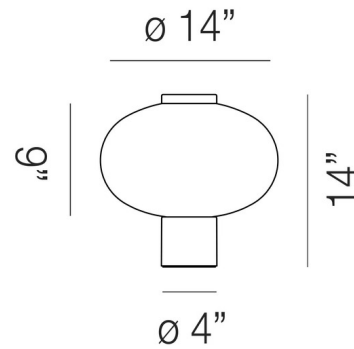

Description

The Riflesso 1 Table Lamp is sleek and elegant. It features a handblown Glass shade artfully placed upon a metallic Metal base.

Shown in matte gold / amber

Specifications

COLOR	Amber
BODY FINISH	Matte Gold
WATTAGE	10.5W
DIMMER	Included
DIMENSIONS	14"W x 14"H
INTEGRATED LED MODULE	1 x LED/10.5W/120V LED