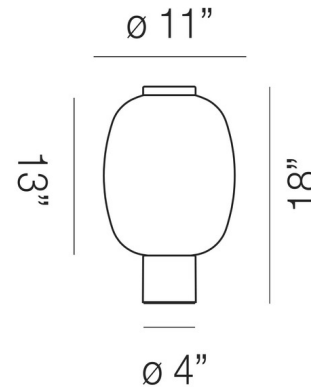

Description

The Riflesso 2 Table Lamp is sleek and elegant. It features a tall handblown Glass shade artfully placed upon a metallic Metal base.

Specifications

| | |
|-----------------------|------------------------|
| COLOR | Crystal |
| BODY FINISH | Matte Copper |
| WATTAGE | 10.5W |
| DIMMER | Included |
| DIMENSIONS | 11"W x 18"H |
| INTEGRATED LED MODULE | 1 x LED/10.5W/120V LED |

Technical Information

| | |
|-----------------|-------------|
| COLOR RENDERING | 90 CRI |
| LAMP COLOR | 2700K |
| LUMENS/WATT | 133.33 |
| LUMINOUS FLUX | 1400 lumens |

Shown in matte copper / crystal