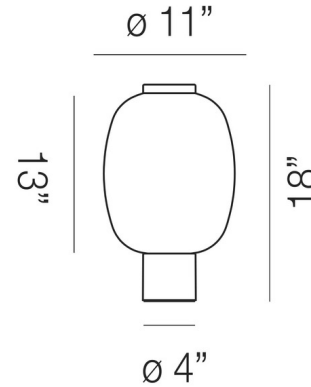

CLICK TO VIEW PRODUCT

Notes: