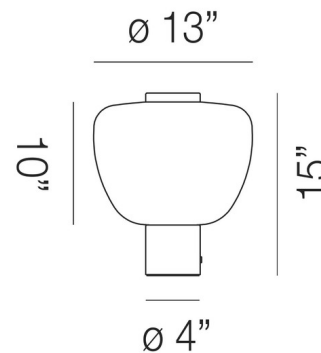

By Vistosi

Description

The Riflesso 2 Table Lamp is sleek and elegant. It features a tapered handblown Glass shade artfully placed upon a metallic Metal base.

Shown in matte gold / amethyst

Specifications

COLOR	Amethyst
BODY FINISH	Matte Gold
WATTAGE	10.5W
DIMMER	Included
DIMENSIONS	13"W x 15"H
INTEGRATED LED MODULE	1 x LED/10.5W/120V LED

Technical Information

COLOR RENDERING	90 CRI
LAMP COLOR	2700K
LUMENS/WATT	133.33
LUMINOUS FLUX	1400 lumens