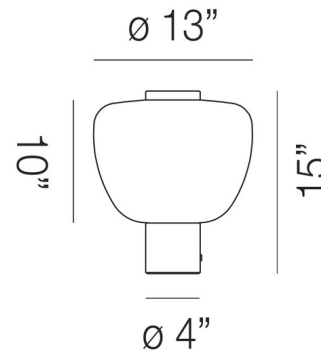

Description

The Riflesso 2 Table Lamp is sleek and elegant. It features a tapered handblown Glass shade artfully placed upon a metallic Metal base.

Shown in matte gold / amethyst

Specifications

COLOR	Amethyst
BODY FINISH	Matte Gold
WATTAGE	10.5W
DIMMER	Included
DIMENSIONS	13"W x 15"H
INTEGRATED LED MODULE	1 x LED/10.5W/120V LED

Technical Information

COLOR RENDERING	90 CRI
LAMP COLOR	2700K
LUMENS/WATT	133.33
LUMINOUS FLUX	1400 lumens

CLICK TO VIEW PRODUCT

Notes: