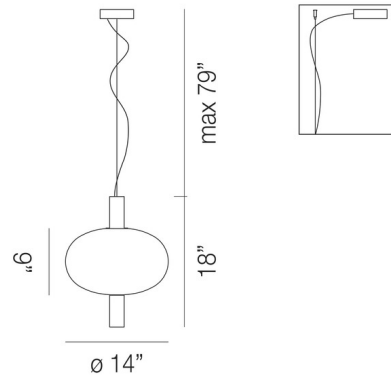

CLICK TO VIEW PRODUCT

Notes: