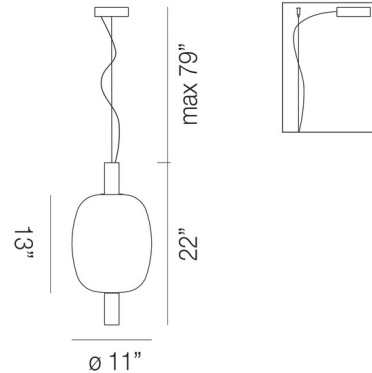

CLICK TO VIEW PRODUCT

Notes: