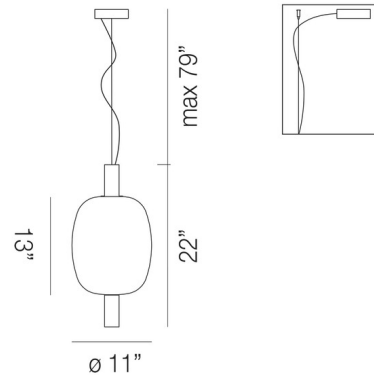

CLICK TO VIEW PRODUCT

Notes: