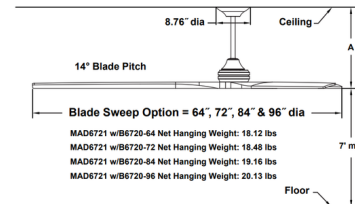

### Specifications

BLADE COLOR	Brushed Nickel
BODY FINISH	Brushed Nickel
WATTAGE	N/A
DIMMER	N/A
DIMENSIONS	64"W x 19.69"H
BULB	N/A
COUNTRY OF ORIGIN	China

Shown in brushed nickel / brushed nickel

	A
Fan w/12" downrod	19.69"
Fan w/18" downrod	25.69"
Fan w/24" downrod	31.69"
Fan w/36" downrod	43.69"
Fan w/48" downrod	55.69"
Fan w/60" downrod	67.69"
Fan w/72" downrod	79.69"