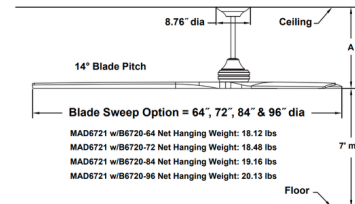

Specifications

BLADE COLOR	Brushed Nickel
BODY FINISH	Brushed Nickel
WATTAGE	N/A
DIMMER	N/A
DIMENSIONS	64"W x 19.69"H
BULB	N/A
COUNTRY OF ORIGIN	China

Notes:

Shown in brushed nickel / brushed nickel

	A
Fan w/12" downrod	19.69"
Fan w/18" downrod	25.69"
Fan w/24" downrod	31.69"
Fan w/36" downrod	43.69"
Fan w/48" downrod	55.69"
Fan w/60" downrod	67.69"
Fan w/72" downrod	79.69"