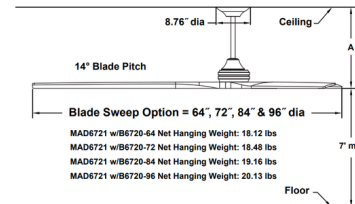

Specifications

BLADE COLOR Brushed Nickel
 BODY FINISH Brushed Nickel
 WATTAGE N/A
 DIMMER N/A
 DIMENSIONS 64"W x 19.69"H
 BULB N/A
 COUNTRY OF ORIGIN China

Shown in brushed nickel / brushed nickel

	A
Fan w/12" downrod	19.69"
Fan w/18" downrod	25.69"
Fan w/24" downrod	31.69"
Fan w/36" downrod	43.69"
Fan w/48" downrod	55.69"
Fan w/60" downrod	67.69"
Fan w/72" downrod	79.69"