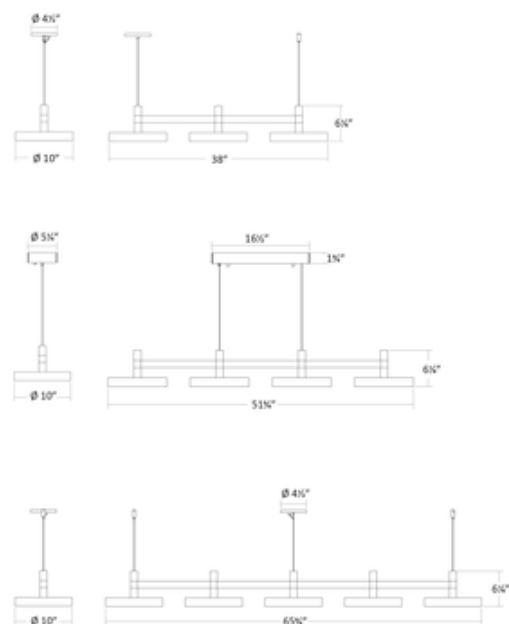

**BRAND** SONNEMAN - A Way of Light

**DESCRIPTION**

The Sytema Staccato Pan Linear Pendant offers a modern aesthetic with its crisp linear frame and pan shades. Ambient light is cast downwards, perfect for illuminating kitchen islands, dining areas, or reception desks. Dimmable with a TRIAC or ELV dimmer.

Shown in: Satin Black / Satin Black

<b>SHADE COLOR</b>	Satin Black
<b>BODY FINISH</b>	Satin Black
<b>WATTAGE</b>	12W
<b>DIMMER</b>	Low Voltage Electronic
<b>DIMENSIONS</b>	38"L x 10"W x 6.25"H
<b>INTEGRATED LED MODULE</b>	
<b>LAMP</b>	3 x LED/4W/120V LED

*Technical Information*

<b>LUMINOUS FLUX</b>	450 lumens
<b>LUMENS/WATT</b>	112.50
<b>LAMP COLOR</b>	3000K
<b>COLOR RENDERING</b>	90 CRI

**SPEC #** SON1166703

COMPANY	PROJECT	FIXTURE TYPE	APPROVED BY	DATE