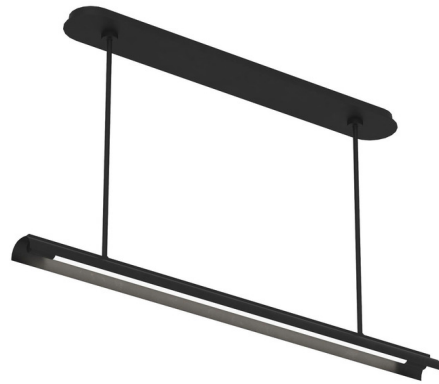

Lightology

lightology.com
866-954-4489
04-25-26

Project: _____

Company: _____

Location: _____ Fixture Type: _____

SPEC #: **VCS1166725**

Approved On: _____ Approved By: _____

Carson Linear Chandelier By Visual Comfort Studio

Description

The Carson Linear Chandelier by Kelly Wearstler highlights a minimalist combination of light and metal. This modern fixture features extruded integrated LED bars providing illumination that complements the sleek styling of commercial applications and minimalist modern design.

Shown in midnight black / white

Specifications

COLOR White
BODY FINISH Midnight Black
WATTAGE 27W
DIMMER Low Voltage Electronic
DIMENSIONS 48.13"L x 4.5"W x 2"H
INTEGRATED LED MODULE 1 x LED/27W/120V LED
COUNTRY OF ORIGIN China