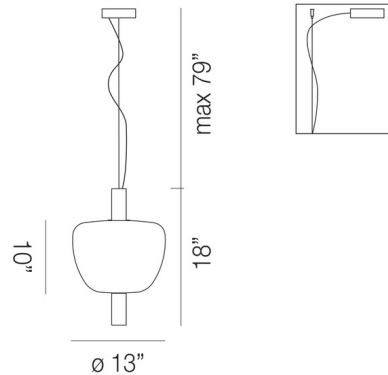

CLICK TO VIEW PRODUCT

Notes: