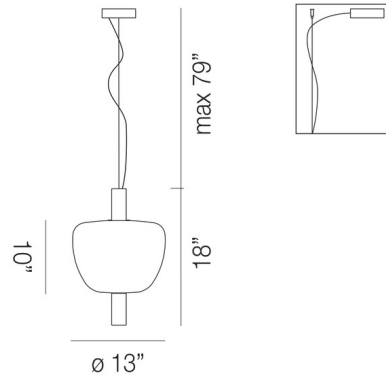

CLICK TO VIEW PRODUCT

Notes: