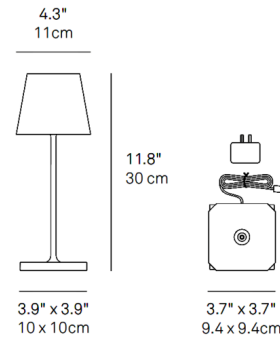

ACCESSORIES INCLUDED

- Contact charging base
- 120V AC Adaptor Plug

CLICK TO VIEW PRODUCT

Notes: