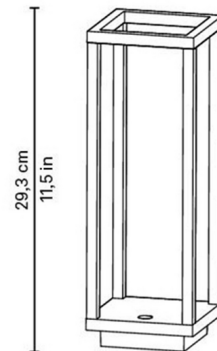

Specifications

COLOR	N/A
BODY FINISH	Dark Gray
WATTAGE	2.2W
DIMMER	Included
DIMENSIONS	3.9"W x 11.6"H
INTEGRATED LED MODULE	1 x LED/2.2W/120V LED
COUNTRY OF ORIGIN	China

Technical Information

COLOR RENDERING	80 CRI
LAMP COLOR	3000K
LUMENS/WATT	75.00
LUMINOUS FLUX	165 lumens

Shown in dark gray

Ø 10 cm
Ø 3,9 in

CLICK TO VIEW PRODUCT

Notes: