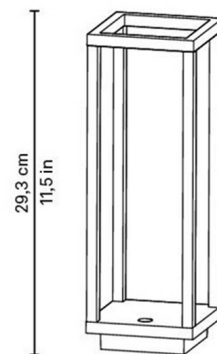

### Specifications

COLOR	N/A
BODY FINISH	Dark Gray
WATTAGE	2.2W
DIMMER	Included
DIMENSIONS	3.9"W x 11.6"H
INTEGRATED LED MODULE	1 x LED/2.2W/120V LED
COUNTRY OF ORIGIN	China

### Technical Information

COLOR RENDERING	80 CRI
LAMP COLOR	3000K
LUMENS/WATT	75.00
LUMINOUS FLUX	165 lumens

Shown in dark gray

Ø 10 cm  
Ø 3,9 in

CLICK TO VIEW PRODUCT

Notes: