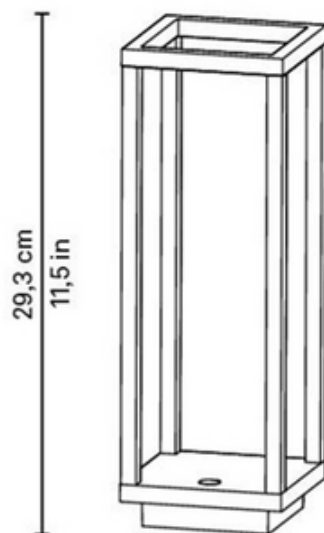

COMPANY

PROJECT

FIXTURE TYPE

APPROVED BY

DATE